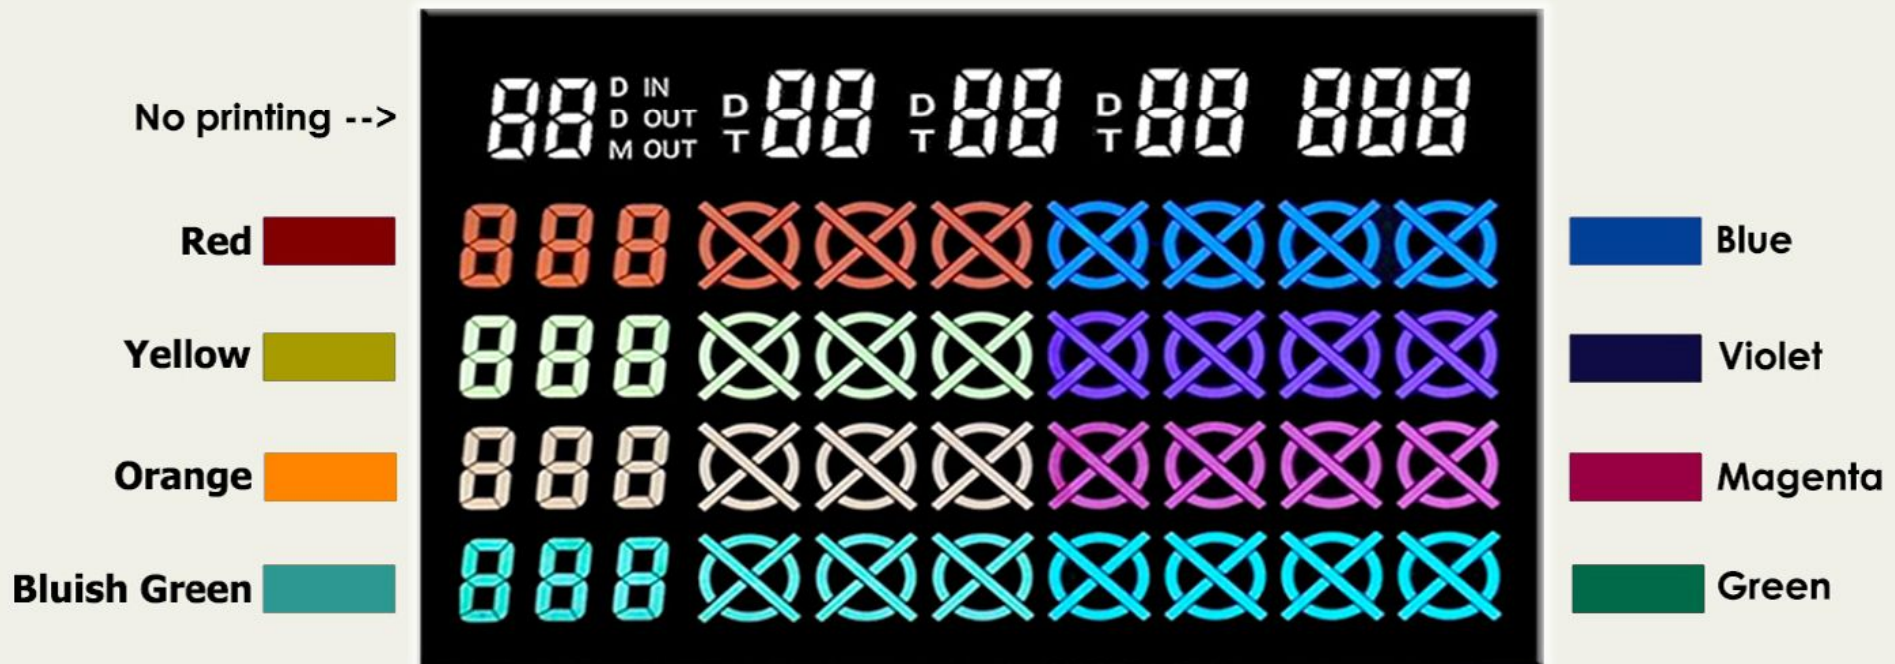

Color of Silkscreen Printing Available

Actual color display effect after silkscreen printing (on EBTN with White LED Side backlight)

- Color effective may varies for photo and real product.
- It also related to the white color backlight deviation.